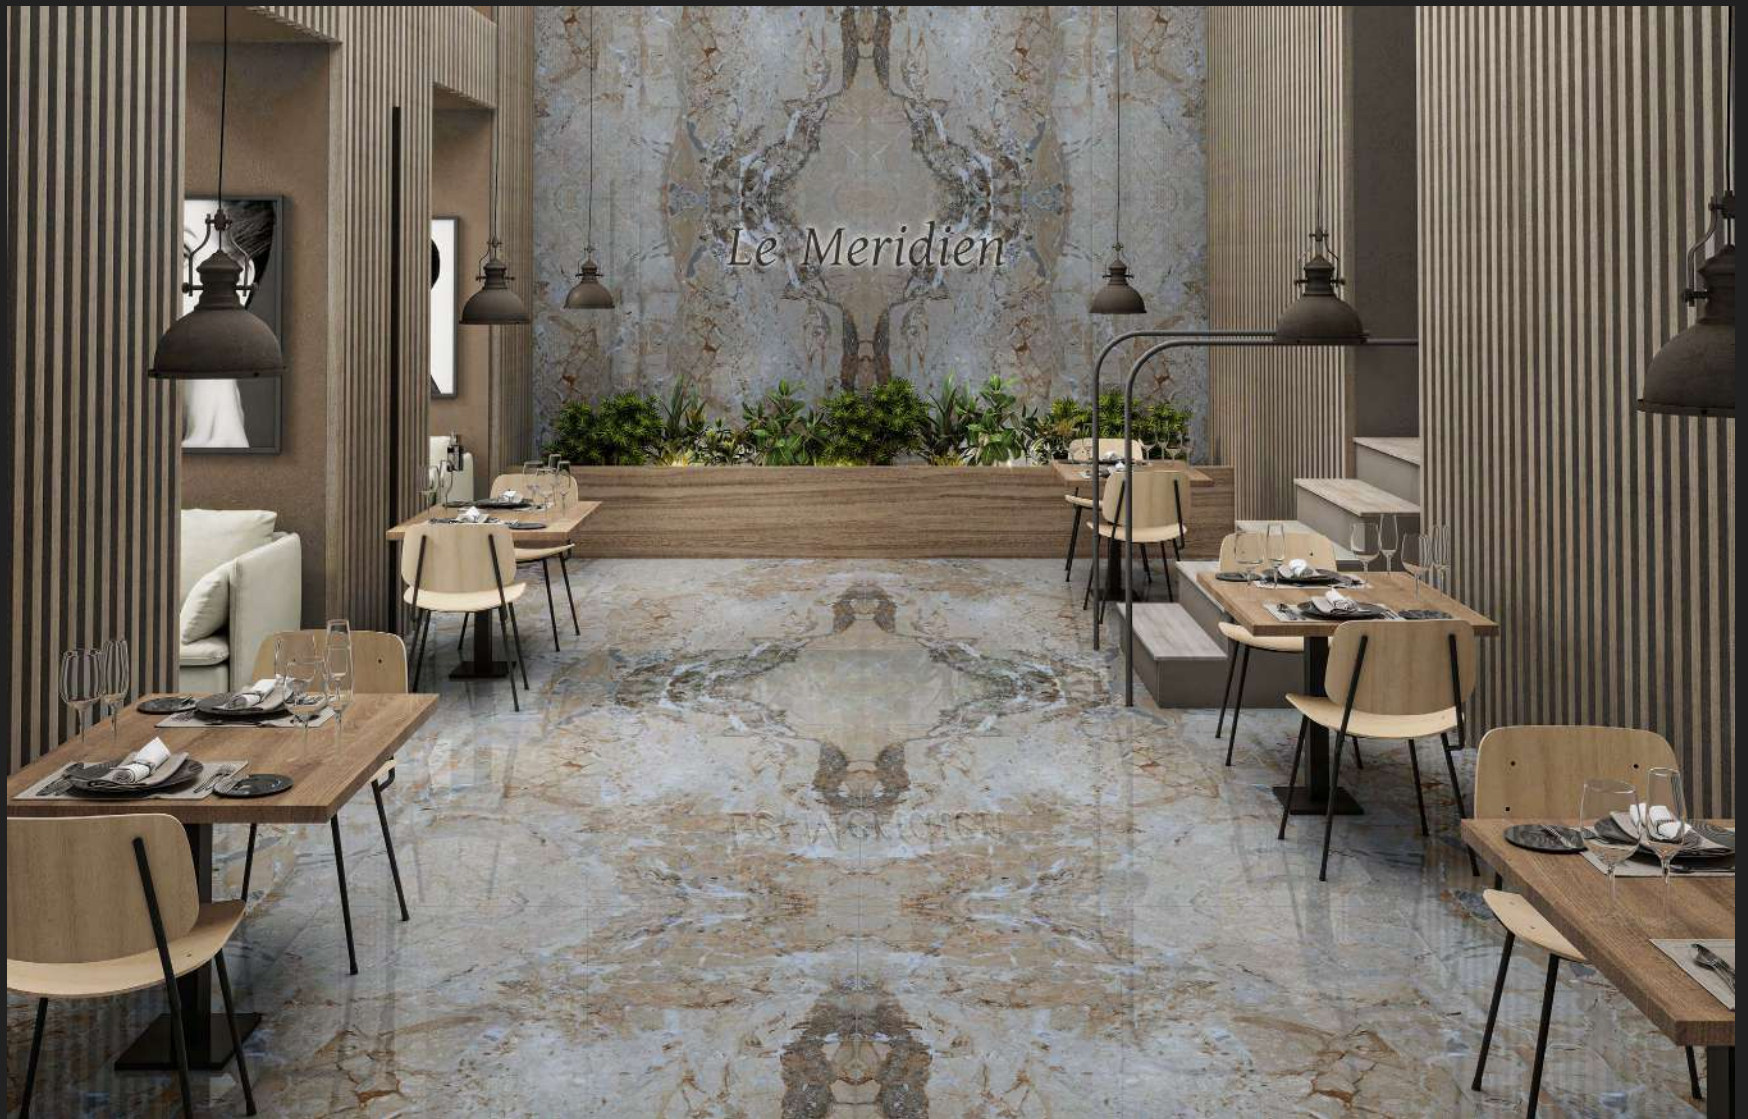

YARRA

PIANETTO
NATURAL

EXTRA
GLOSS
✦ ✦ ✦