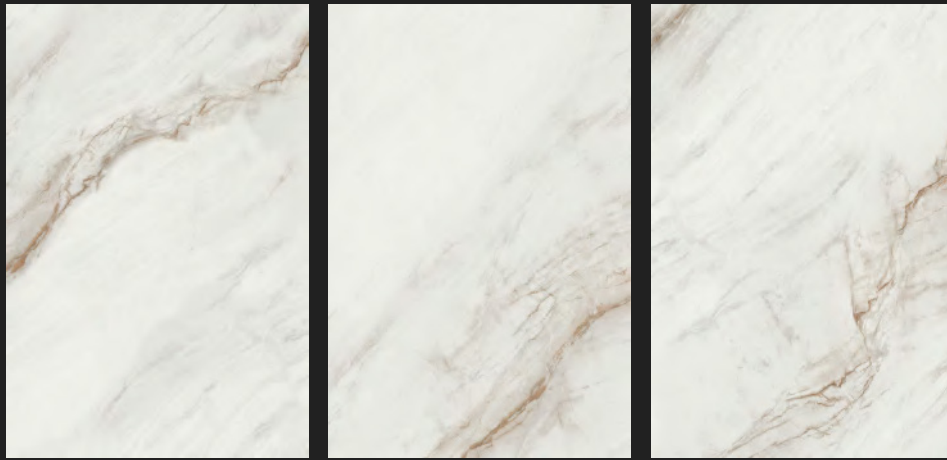

# MICHEL ANGELO

EXPLORE IN  
360 VIEW

EXPLORE REAL  
TILE SETUP

1200X1800MM

9 MM

YARRA

MICHEL  
ANGELO

GRES  
MATT  
GM