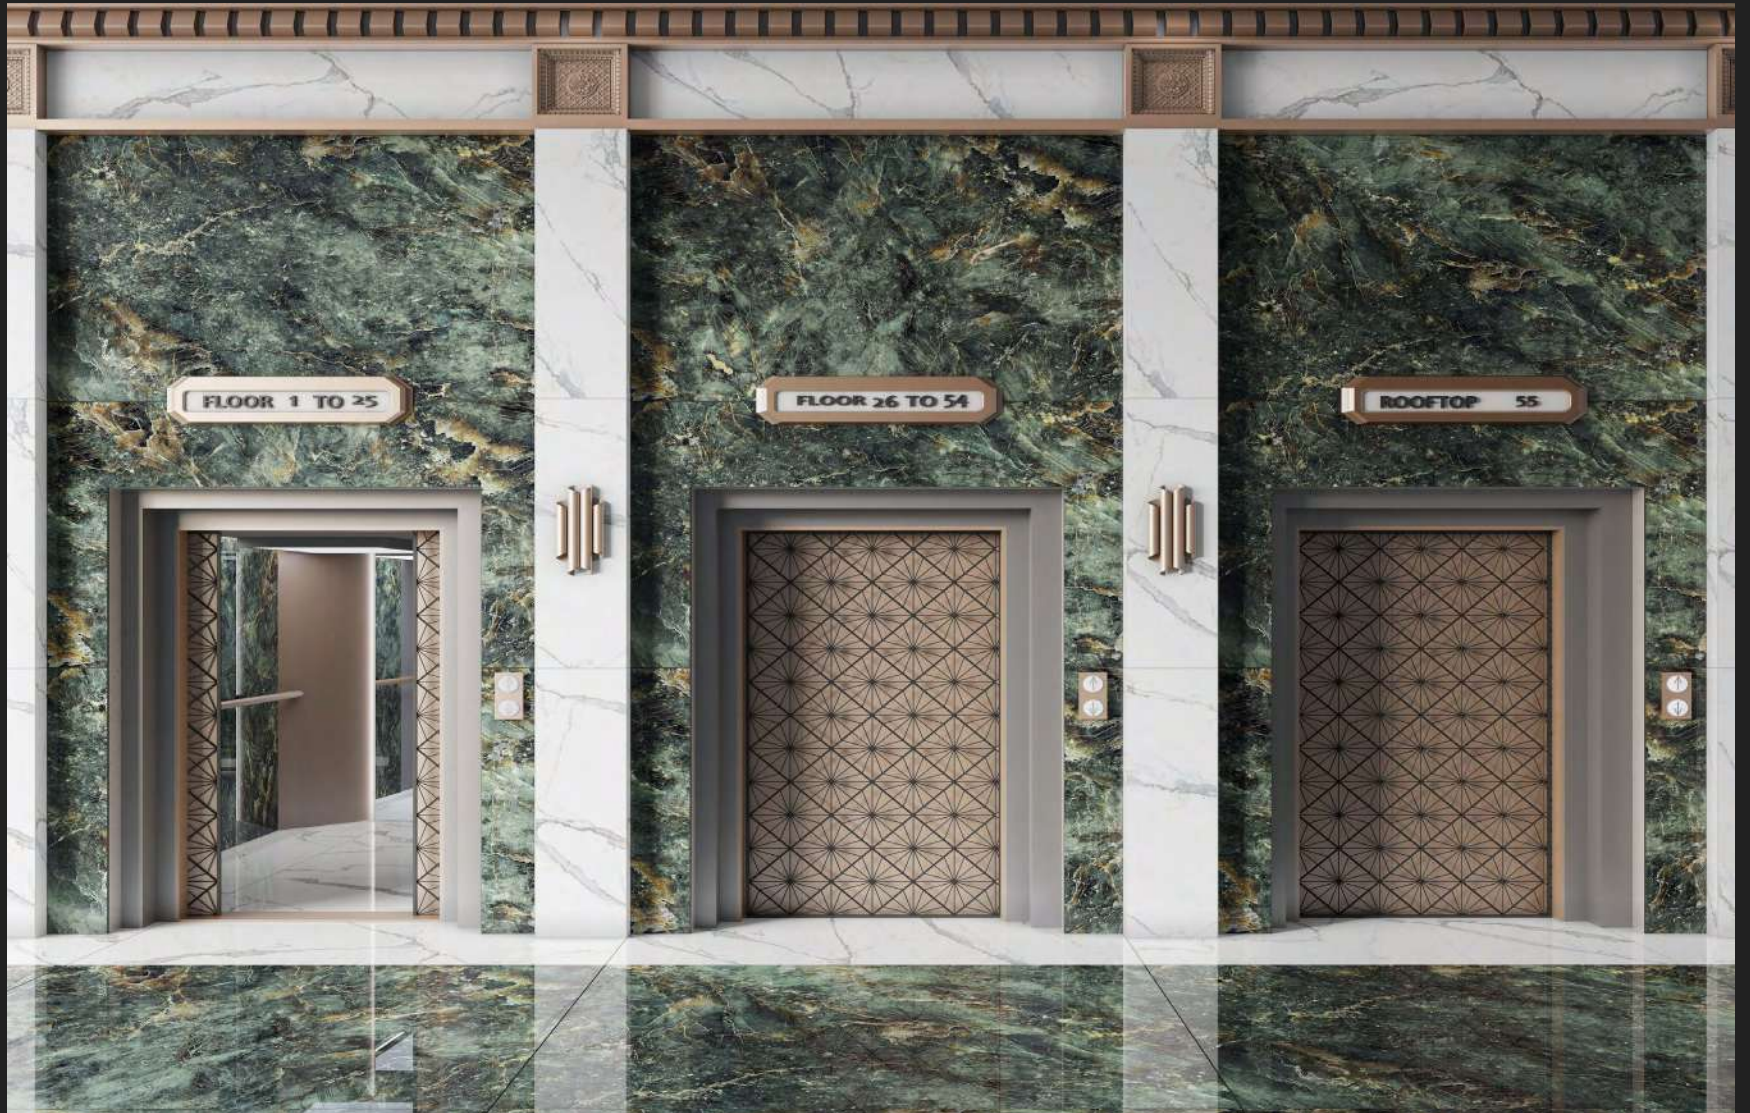

# L A M B R A D O R I T E

EXTRA  
GLOSS

EXPLORE IN  
360 VIEW

EXPLORE REAL  
TILE SETUP

1200X1800MM

9 MM

YARRA

L A M B R A D O R I T E

EXTRA  
GLOSS  
✦ ✦ ✦