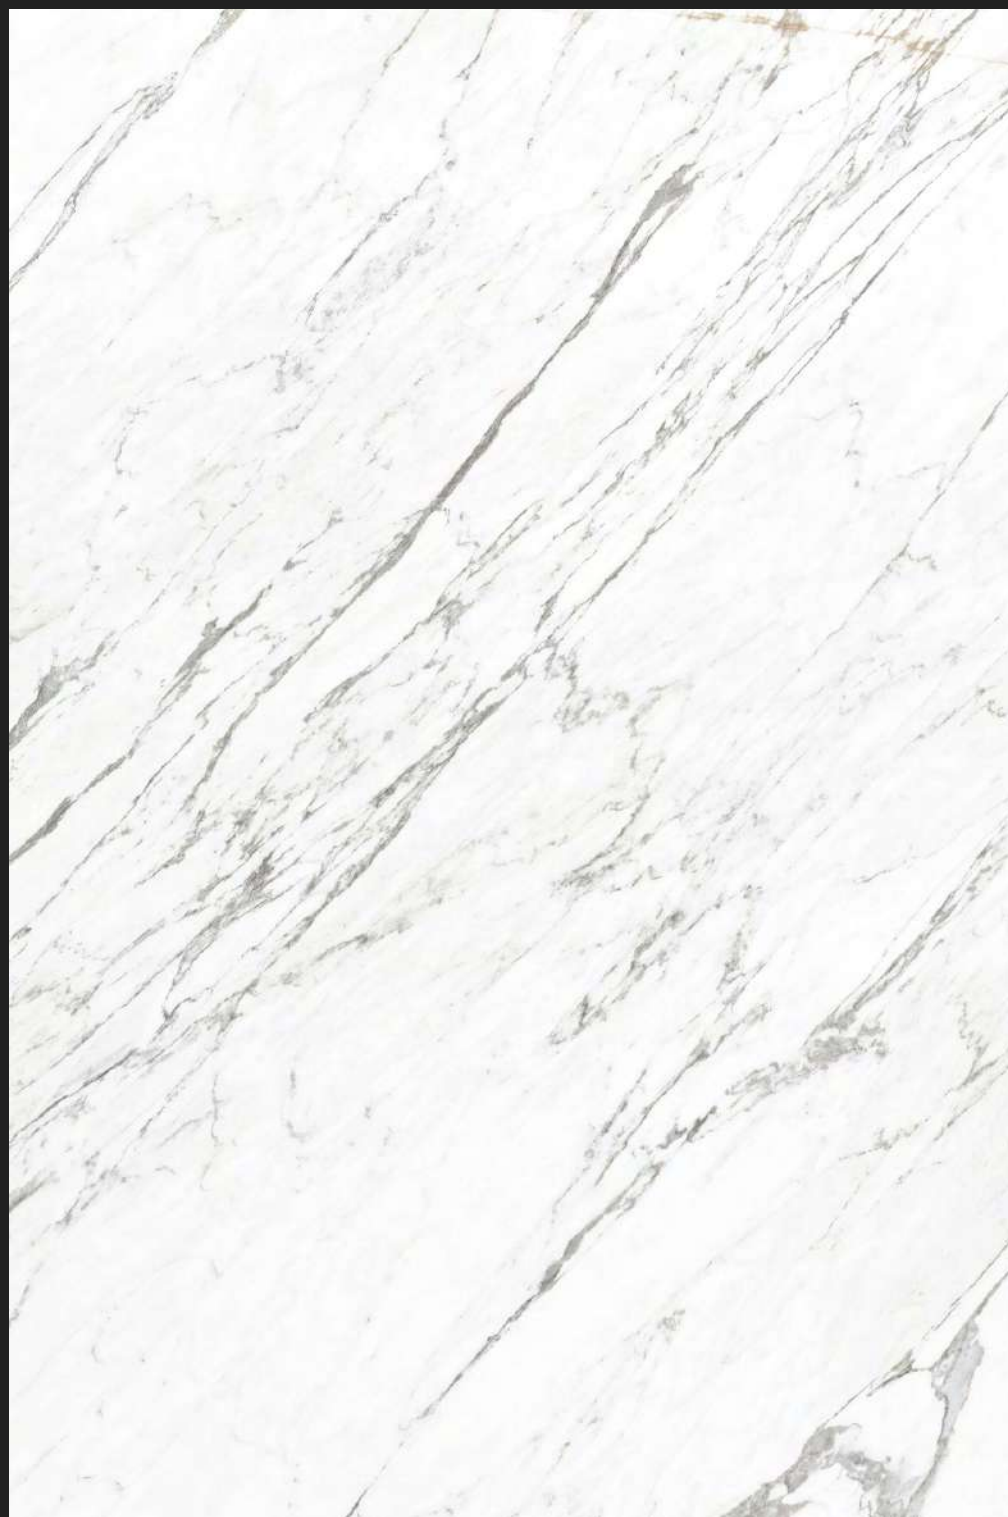

YARRA

CARRARA

EXPLORE IN
360 VIEW

EXPLORE REAL
TILE SETUP

1200X1800MM

9 MM