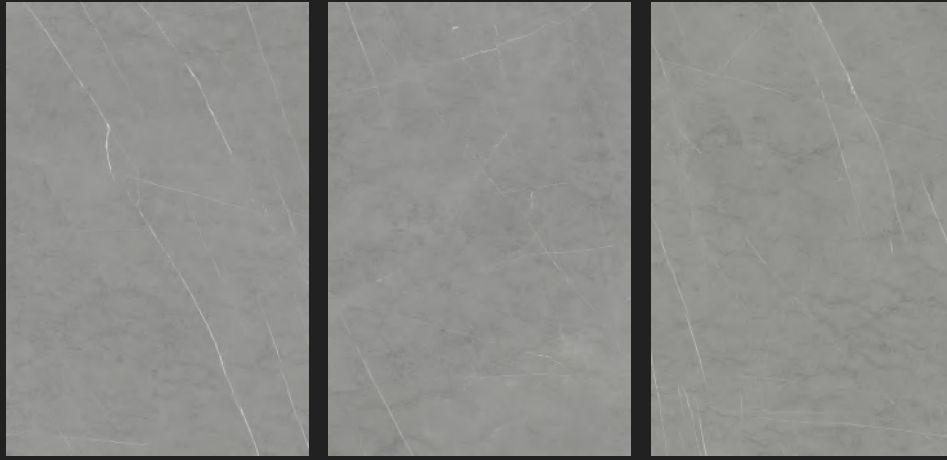

# PIETRA GREY

EXPLORE IN  
360 VIEW

EXPLORE REAL  
TILE SETUP

1200X1800MM

9 MM

YARRA

PIETRA  
GREY

GRES  
MATT  
GM