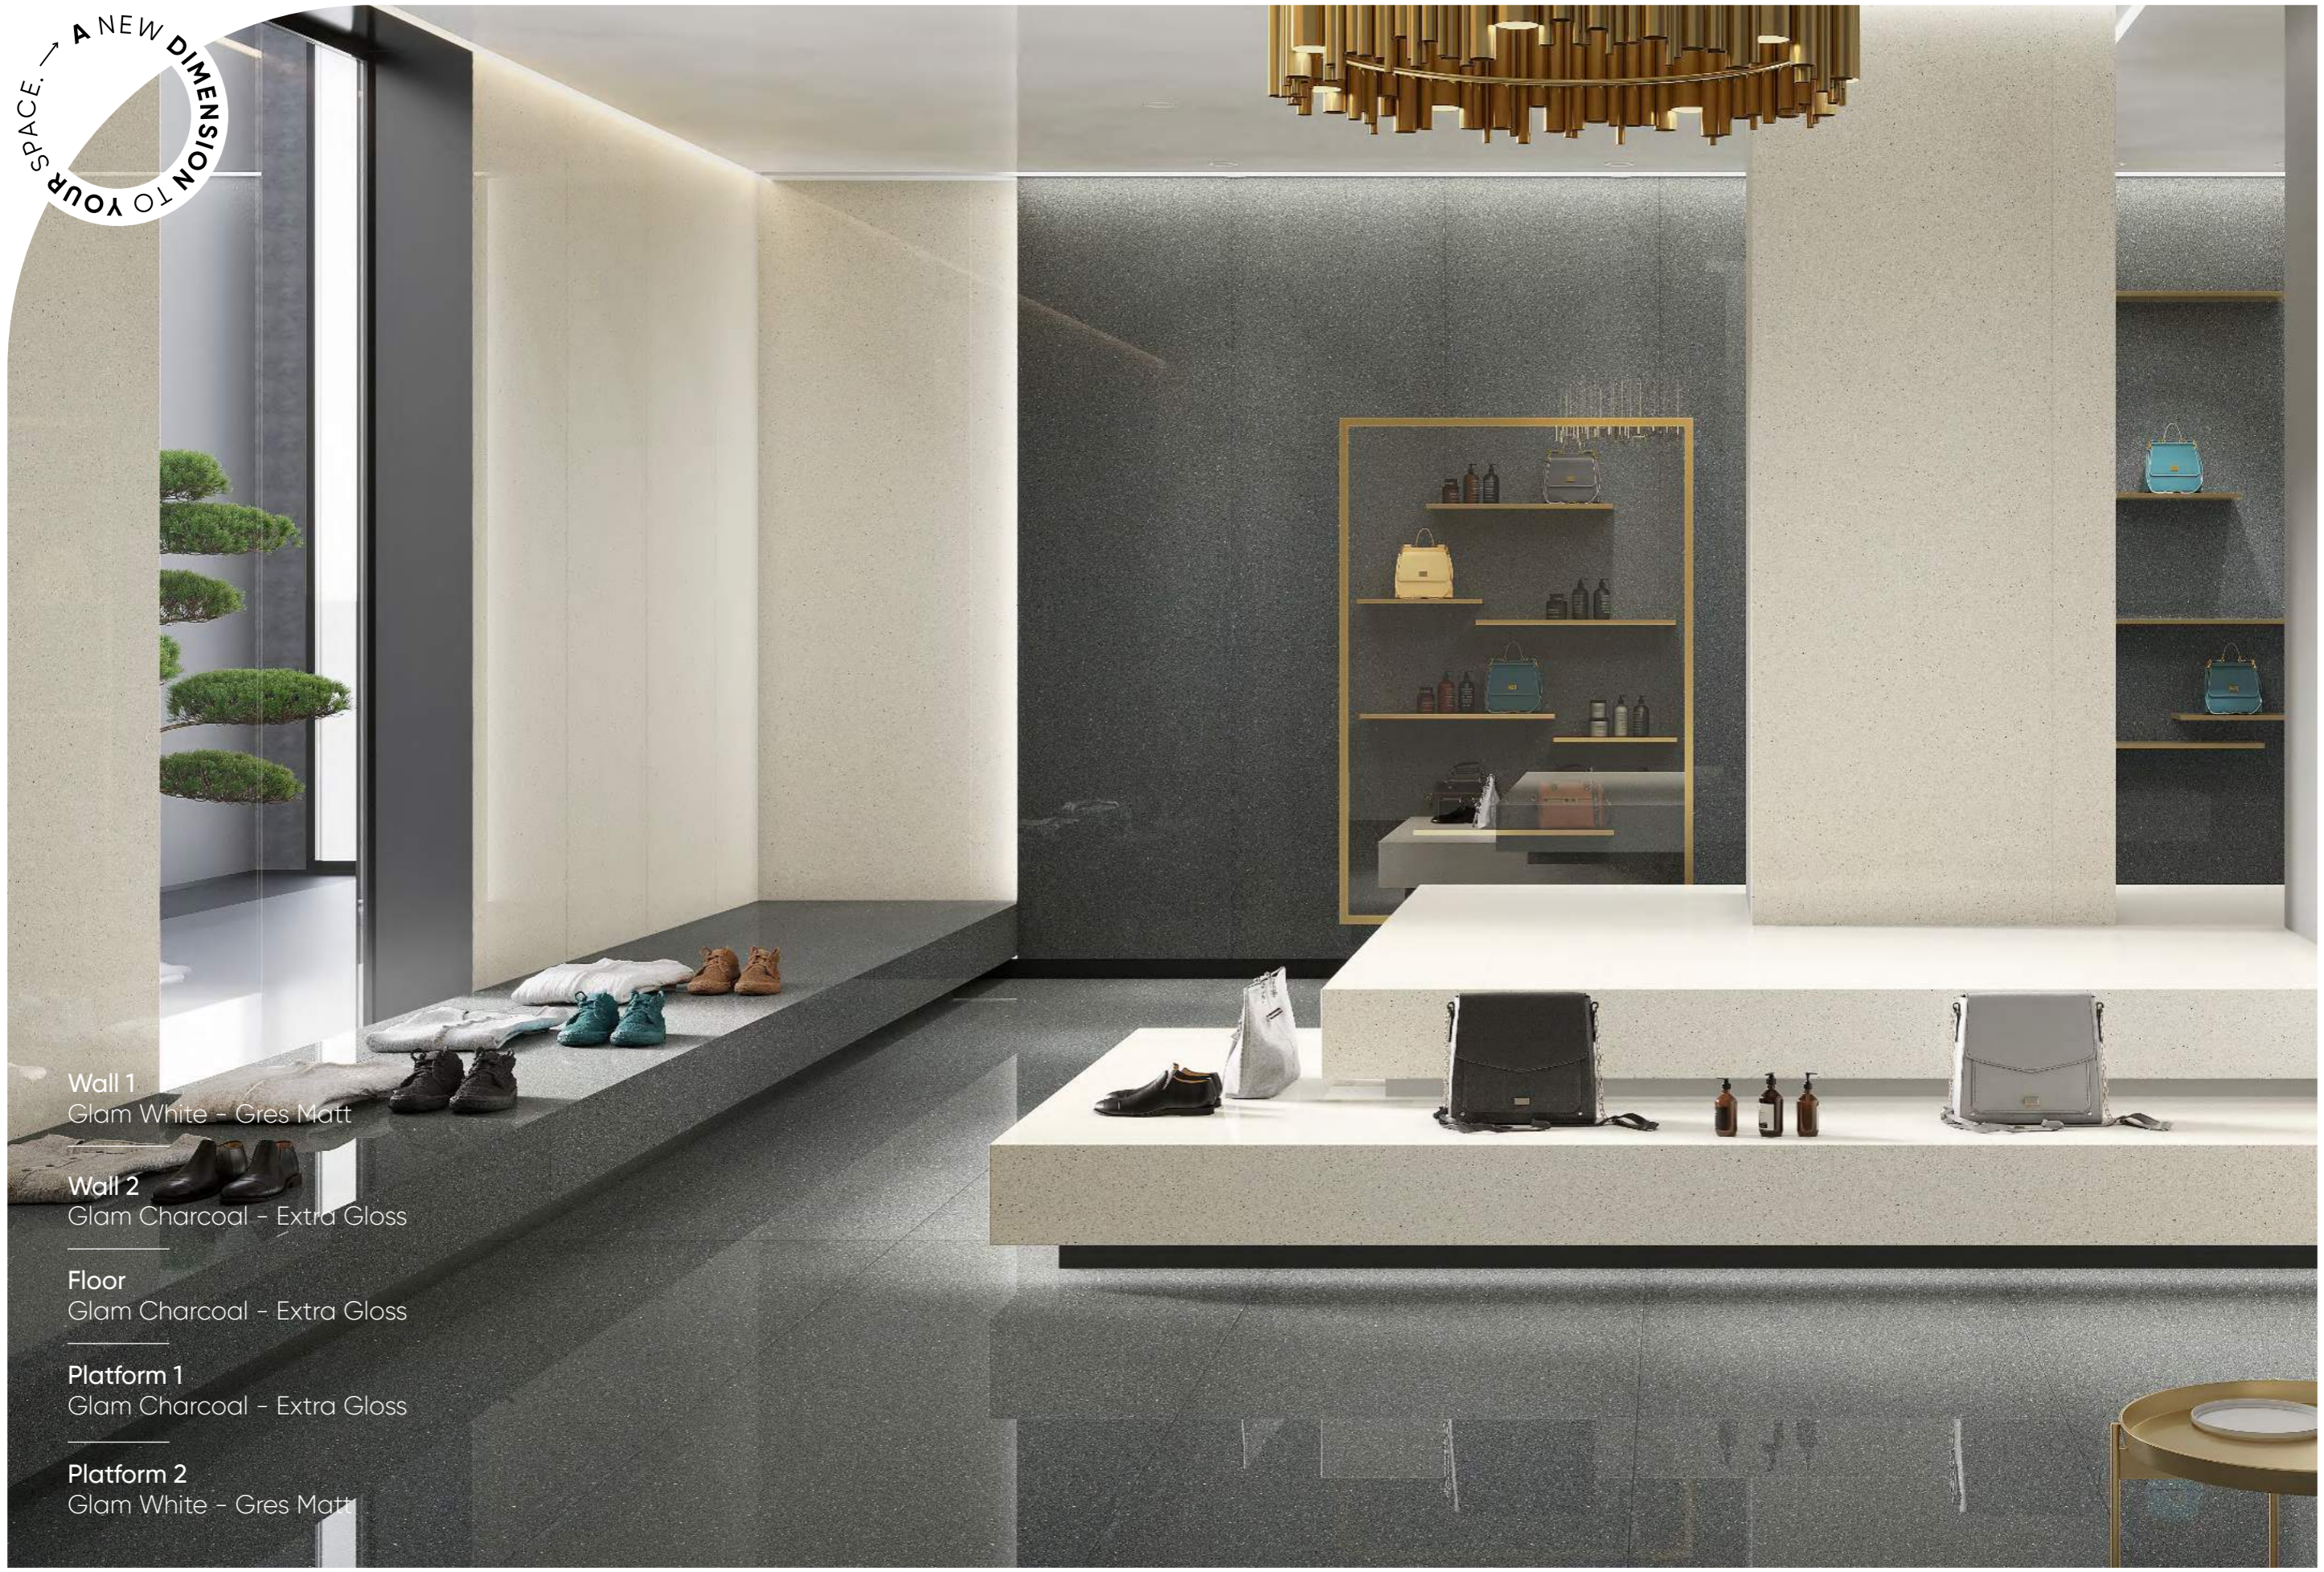

→ A NEW DIMENSION TO YOUR SPACE.

Wall 1
Glam White - Gres Matt

Wall 2
Glam Charcoal - Extra Gloss

Floor
Glam Charcoal - Extra Gloss

Platform 1
Glam Charcoal - Extra Gloss

Platform 2
Glam White - Gres Matt