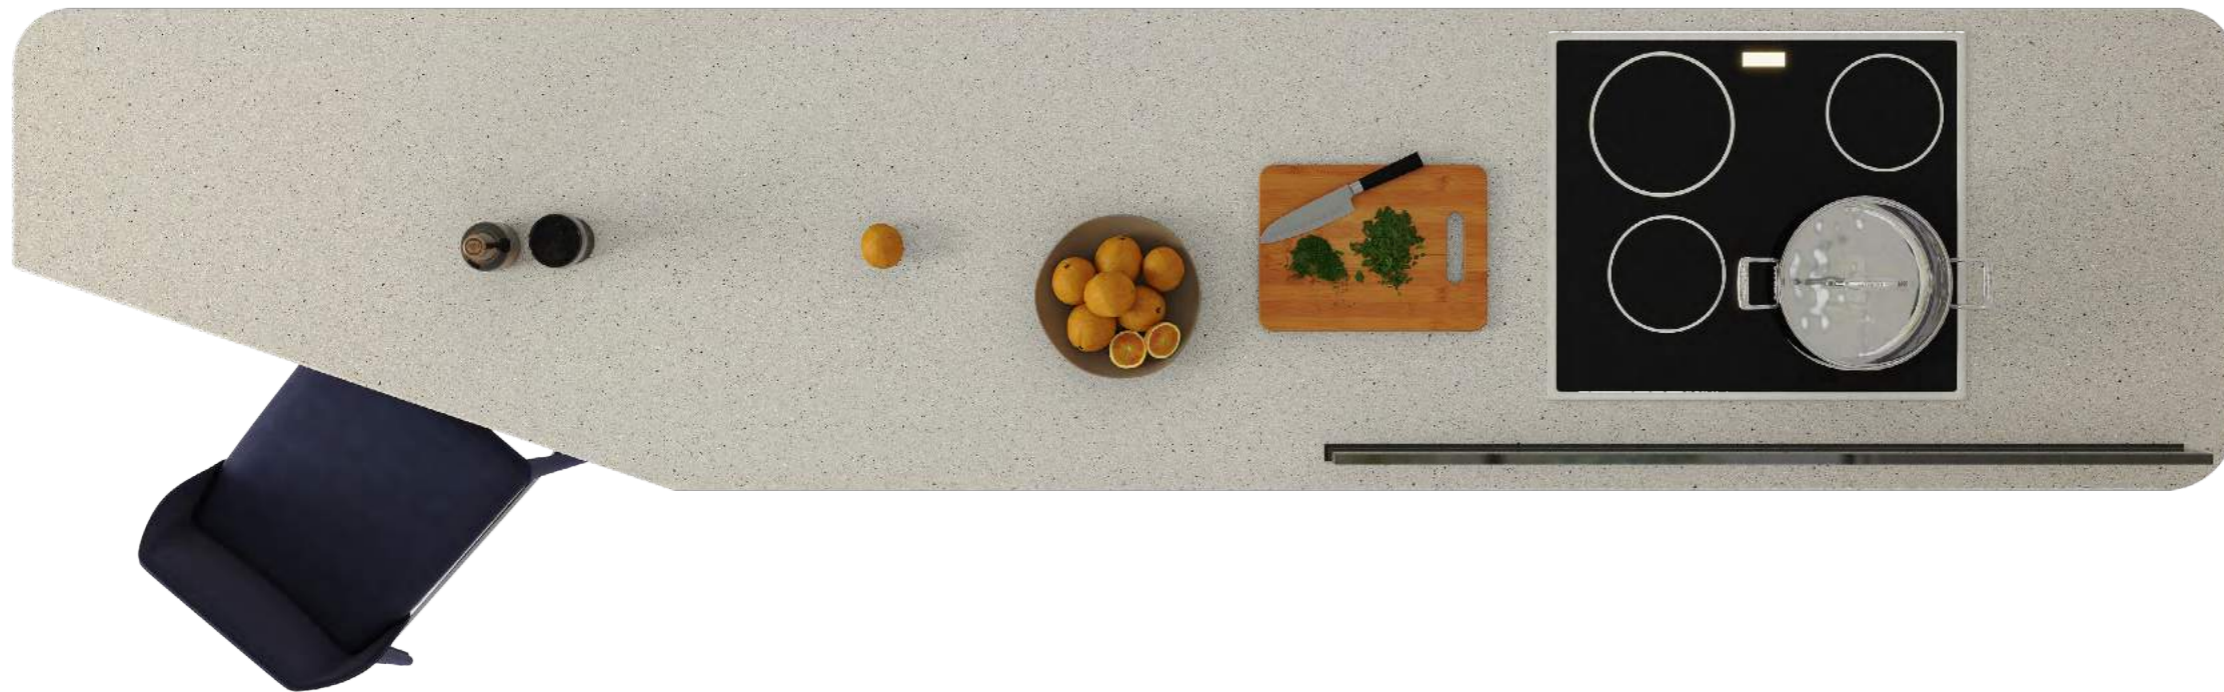

GLAM CREMA

**EVITALIZE YOUR BATHROOM
WITH THE EXQUISITE ELEGANCE OF
OUR SLAB TILES, CREATING
A STUNNING SPACE THAT EXUDES
BEAUTY AND LUXURY.**