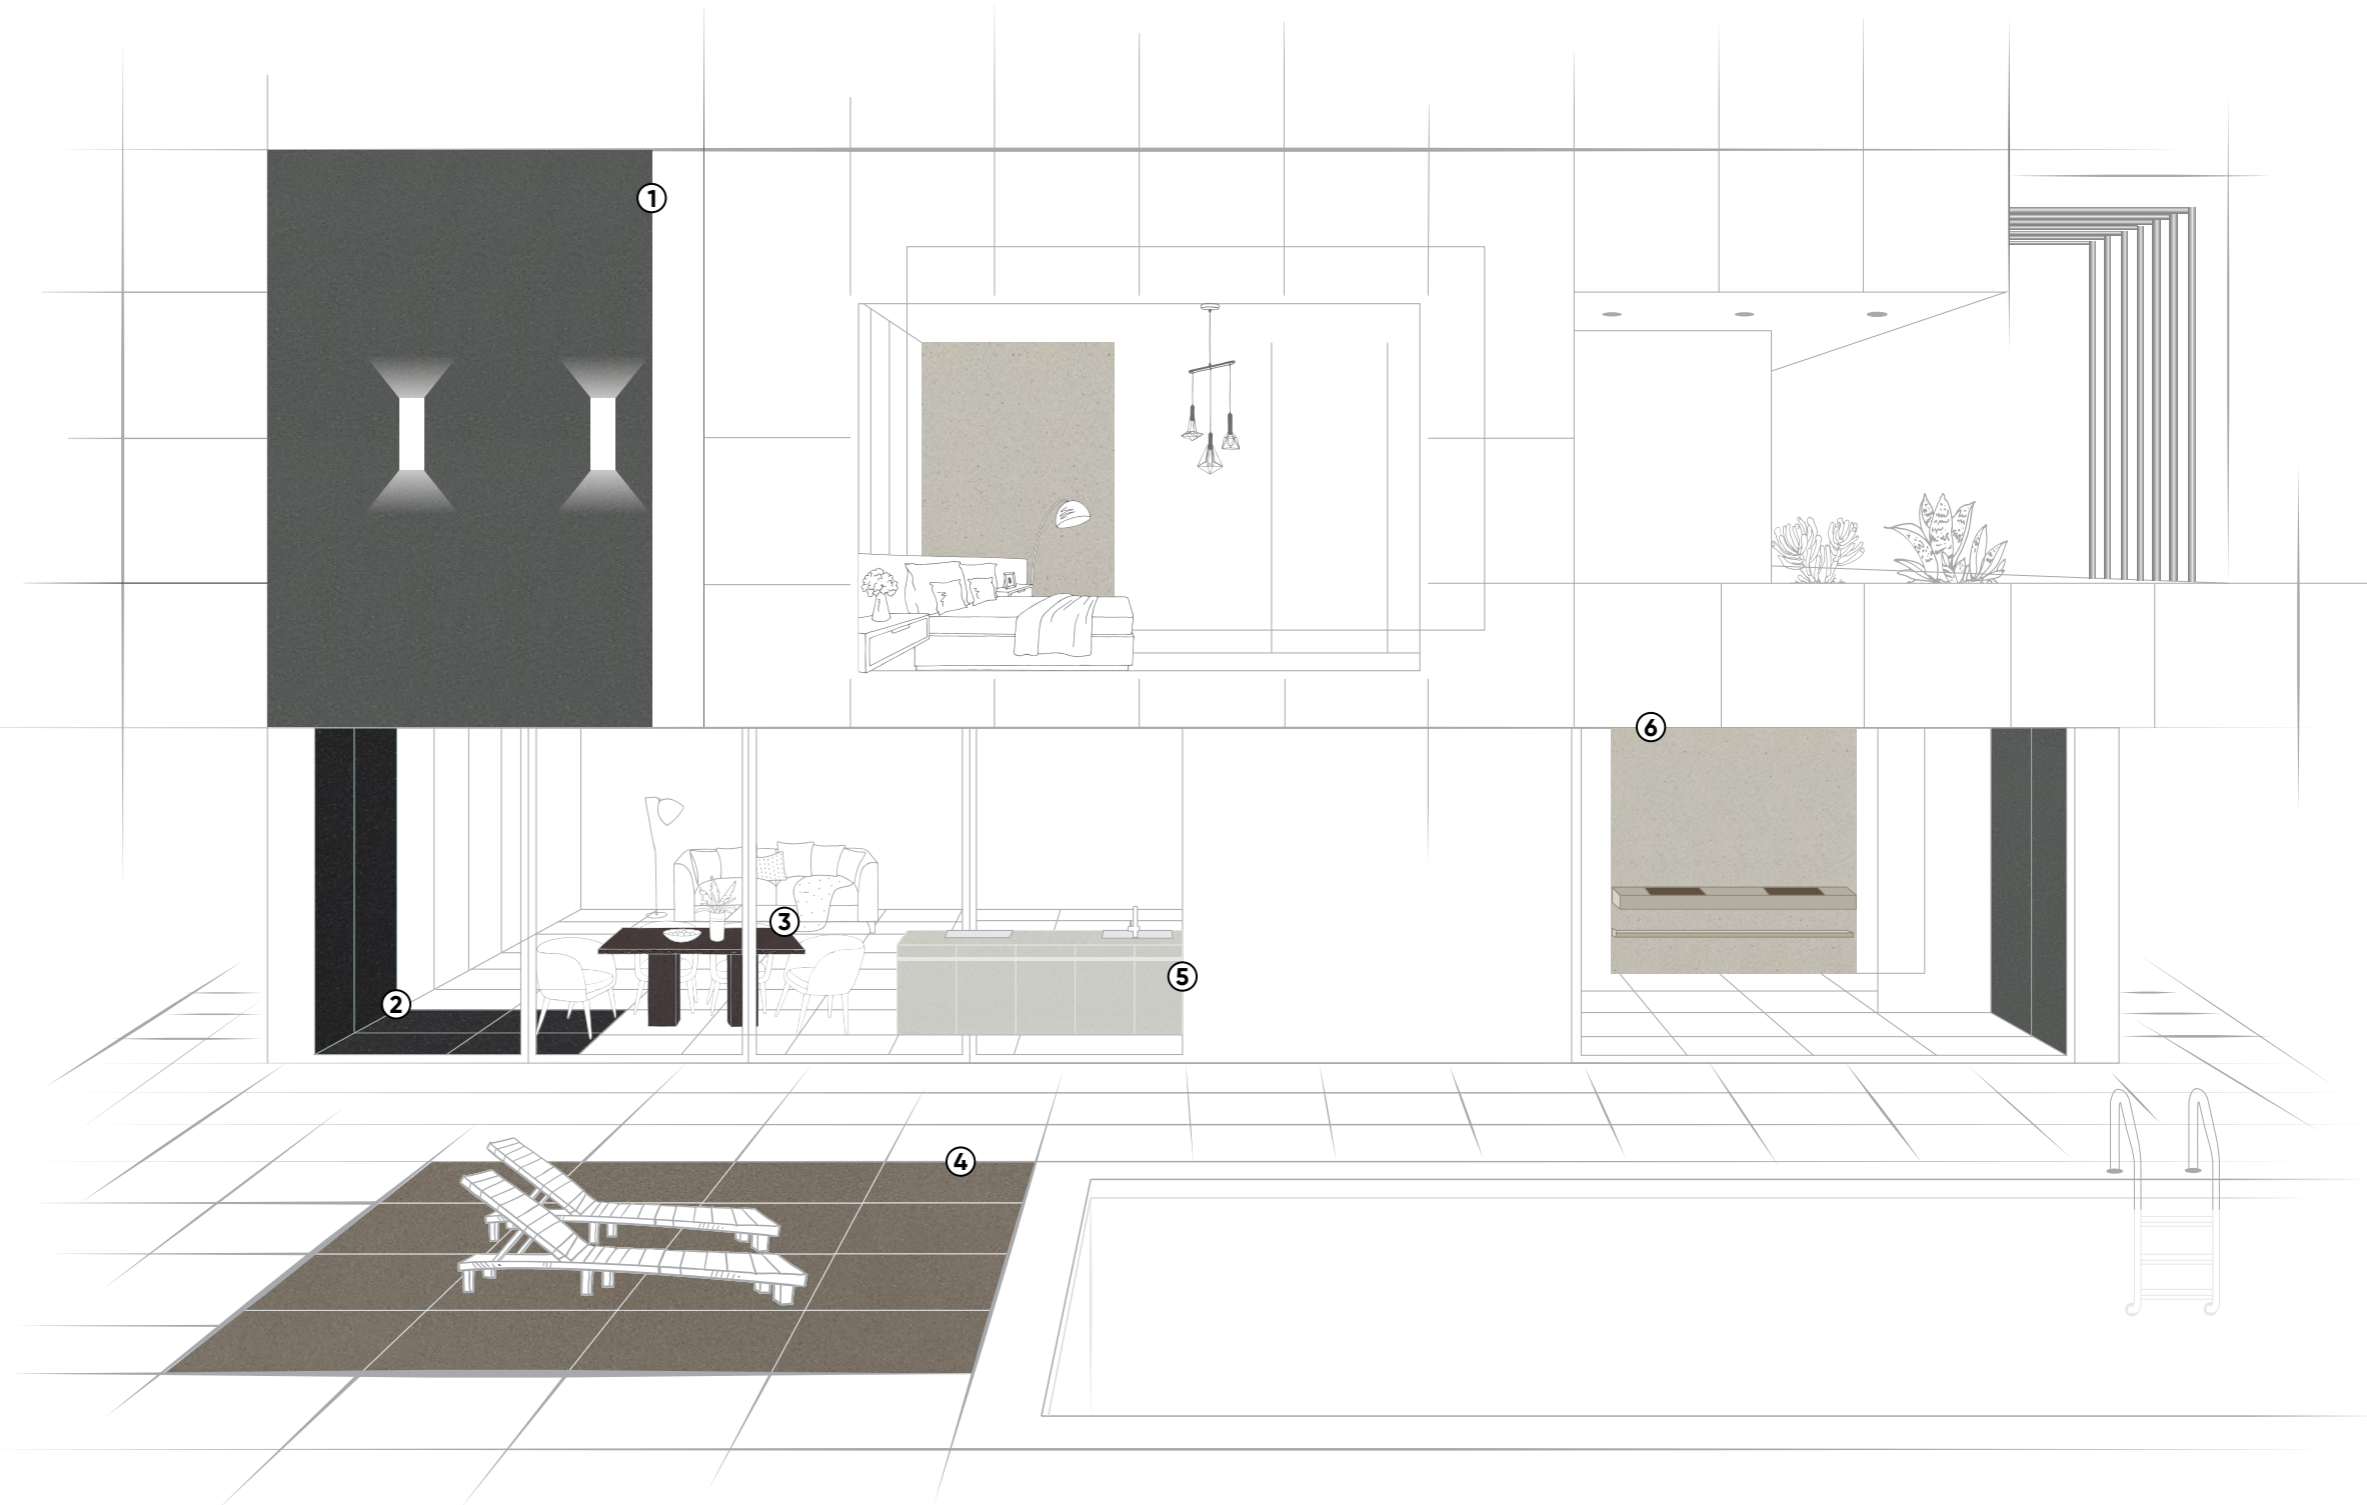

A COMPLETE PRODUCT SYSTEM

A NEW DIMENSION TO YOUR SPACE.

1. **FACADES**

2. **FLOOR & WALL**

3. **FURNITURE**

4. **OUTDOOR**

5. **COUNTER TOPS**

6. **SINKS**