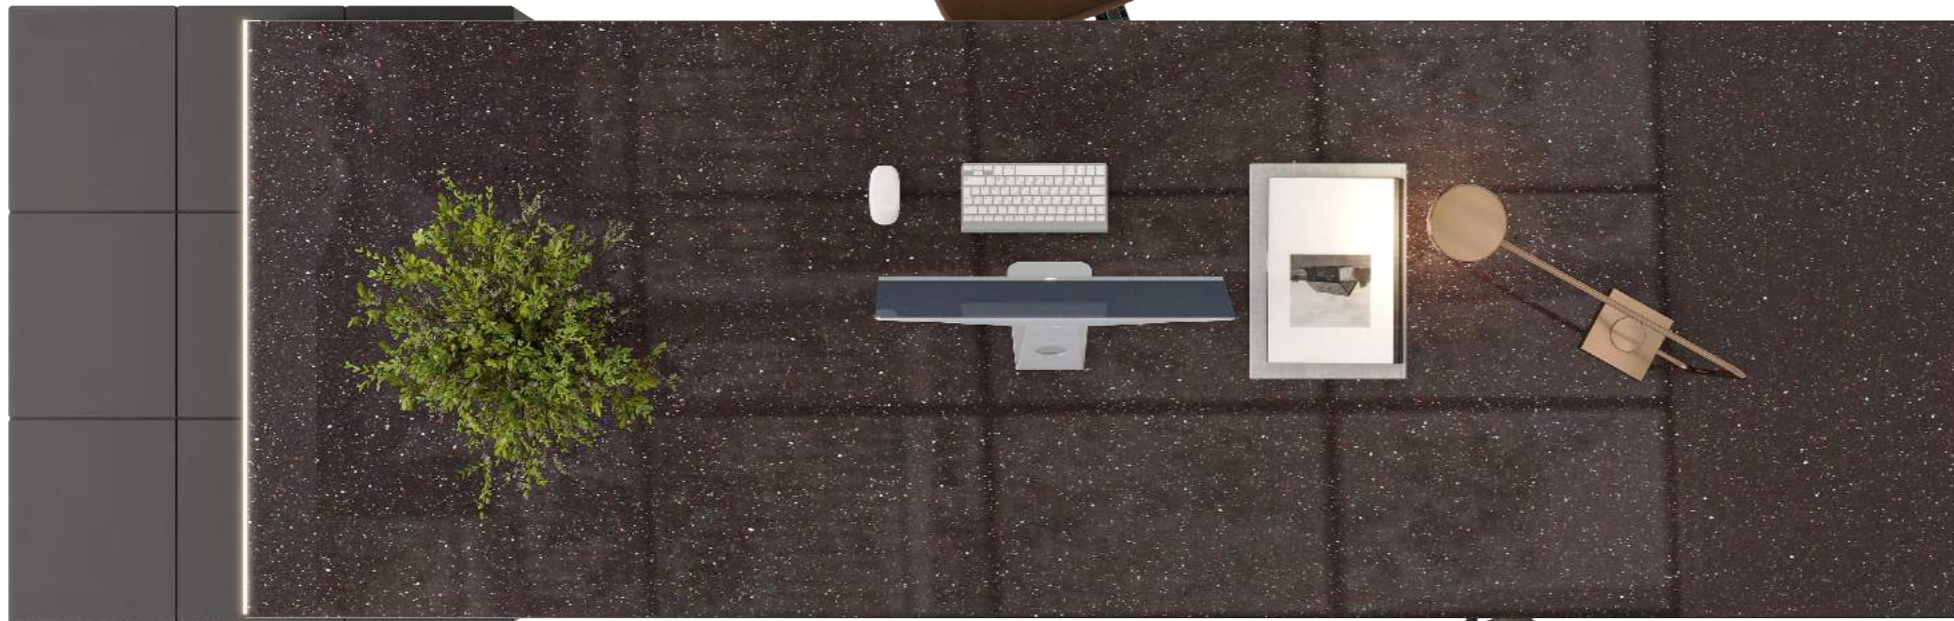

GLAM COCOA

**ELEVATE YOUR WORKSPACE TO
NEW HEIGHTS OF BEAUTY
WITH OUR STUNNING TILES, INSPIRING
CREATIVITY AND SOPHISTICATION.**