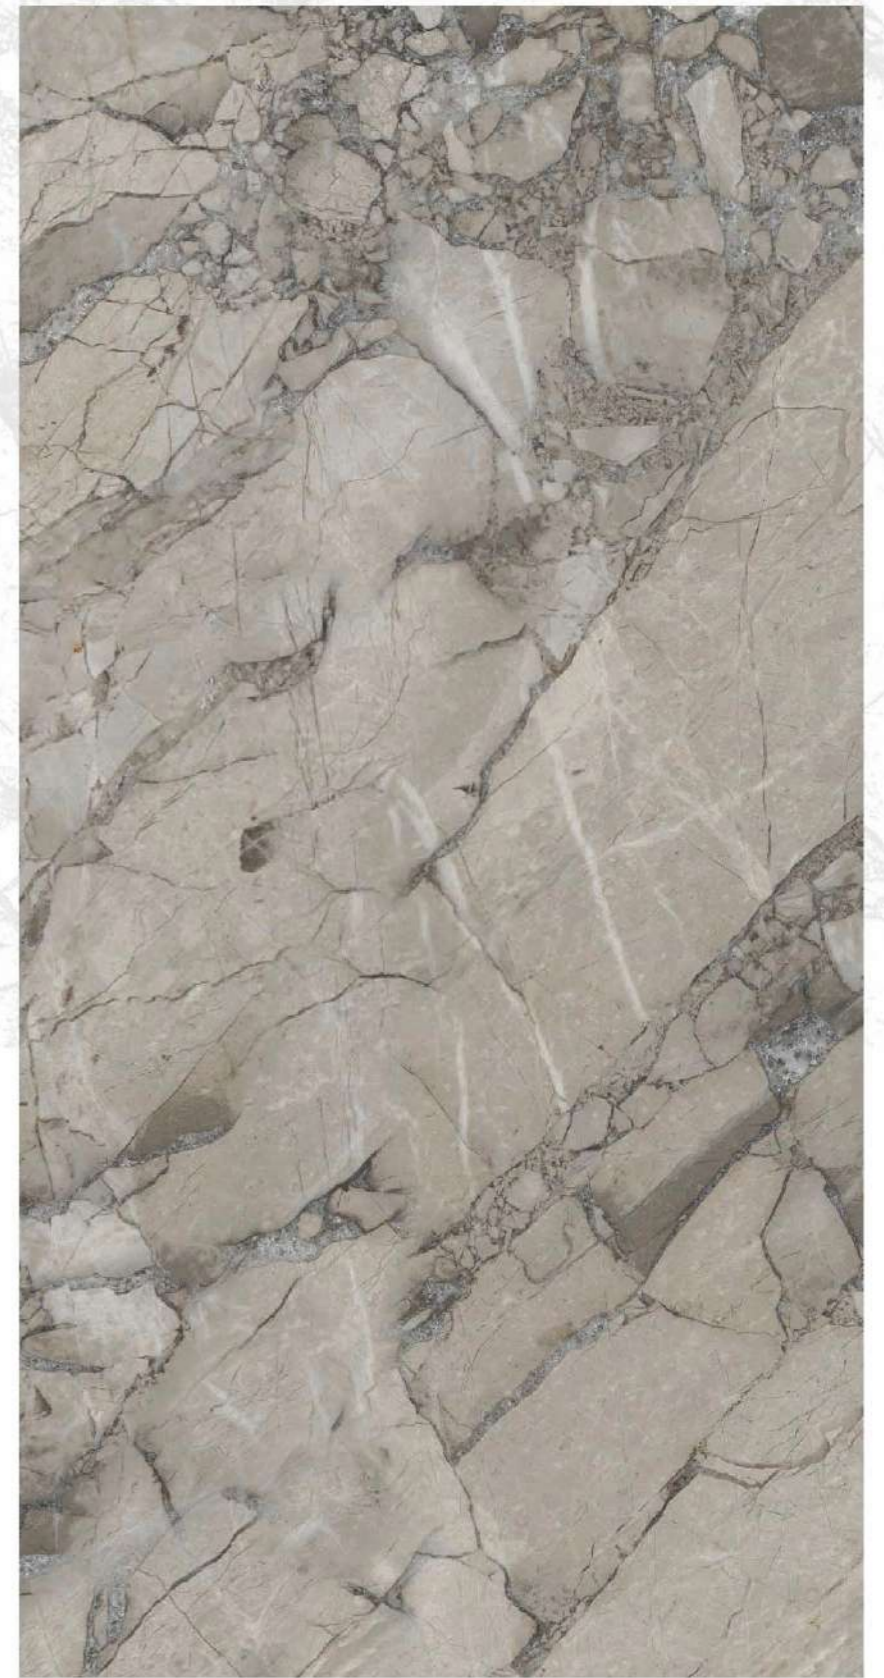

ROSTER BROWN