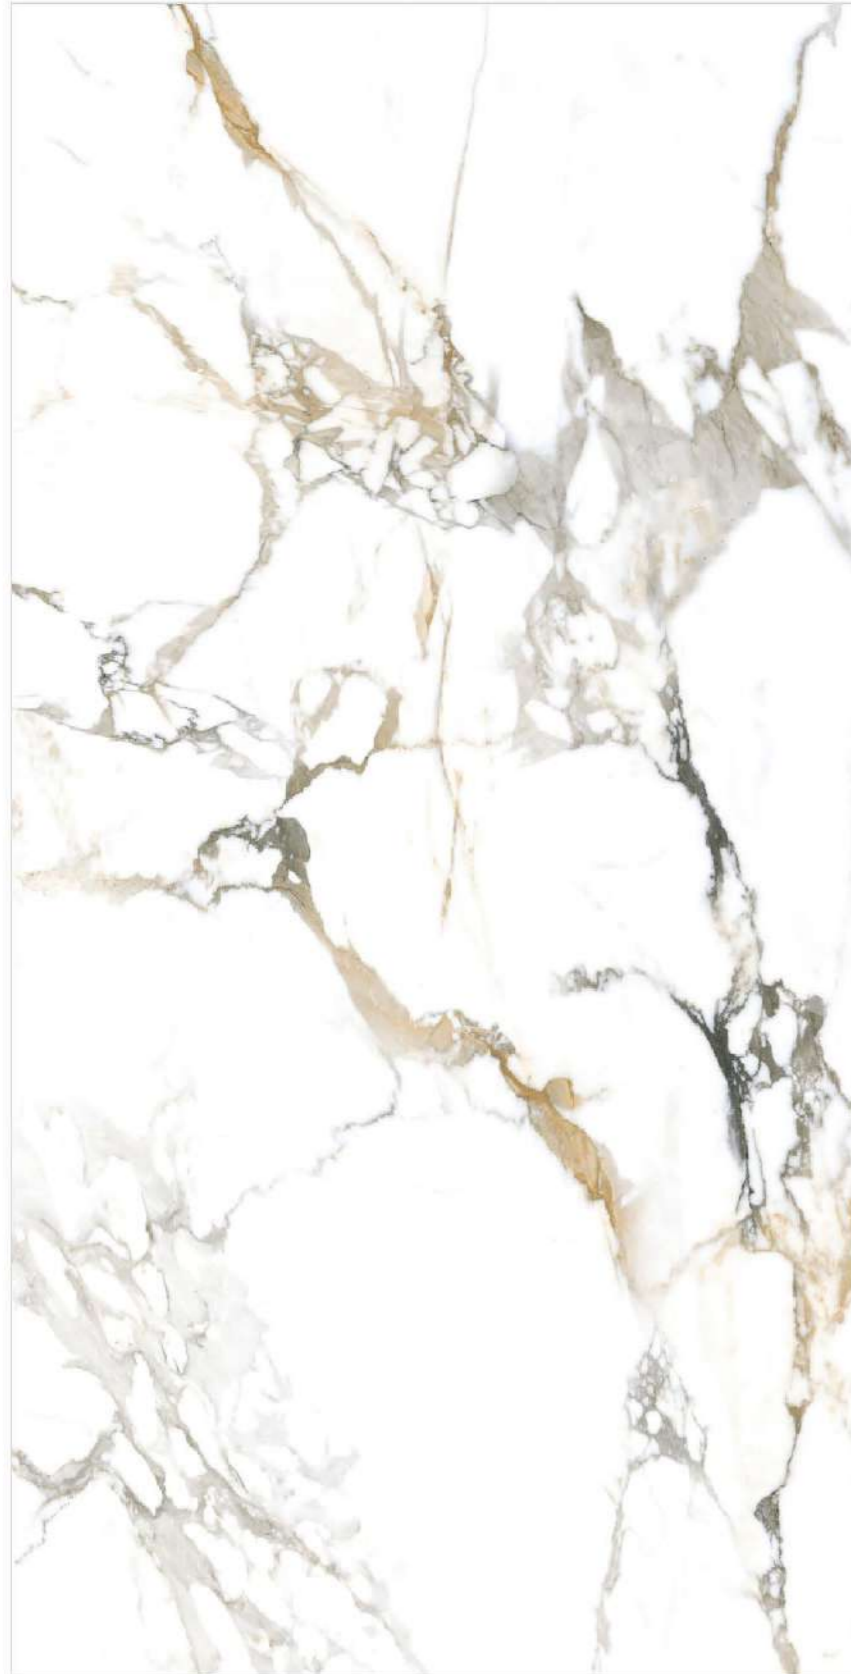

FINISH
CARVING

600X1200MM
60X120CM
24X48INCH

600X600MM
60X60CM
24X24INCH

▶ **9 MM THICKNESS** ◀

CALCATA ARBESCATO

CALCATA MONTREAL PULIDO

CALCATA LAZA

**GLAZED
VITRIFIED TILES**