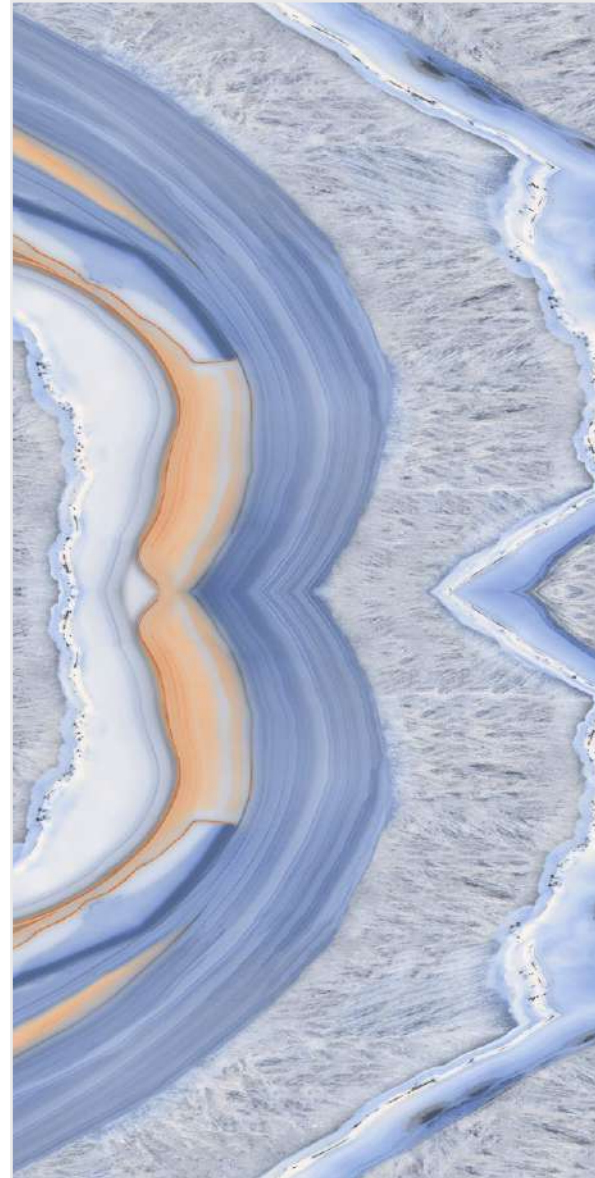

9 MM THICKNESS

600X1200MM
60X120CM
24X48 INCH

600X600MM
60X60CM
24X24 INCH

BM 1013

BOOKMATCH

www.geogres.in

collection 2021

**GLAZED
VITRIFIED TILES**