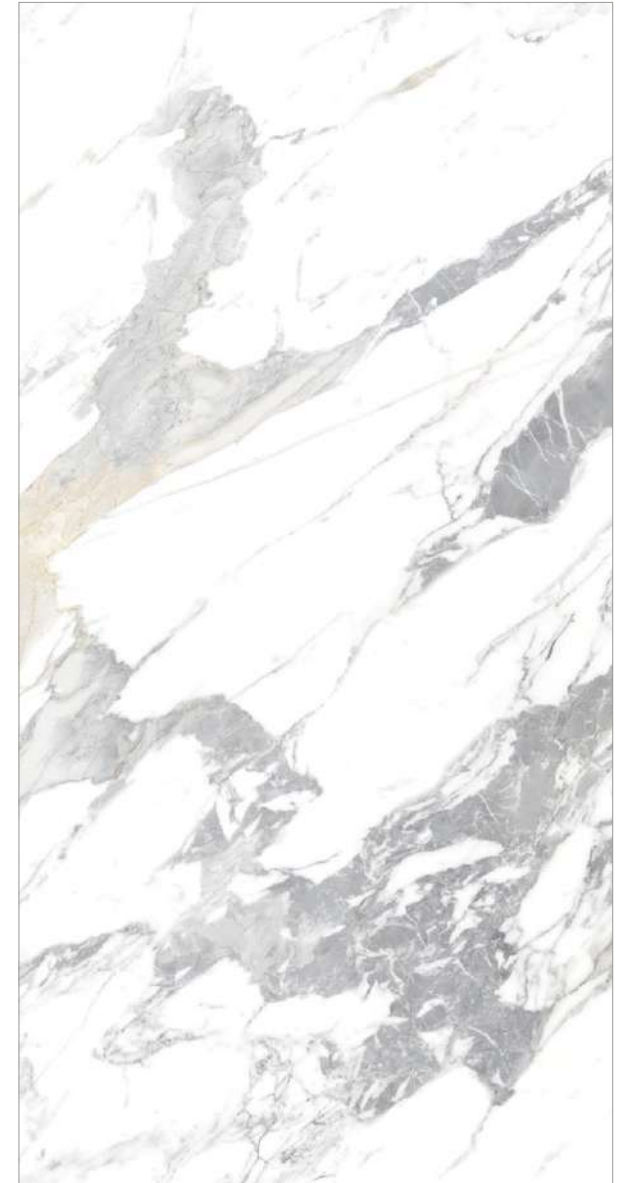

Bianco Alpino

BIANCO

GLAZED
VITRIFIED TILES

RANDOMS
7

FINISH
GLOSSY / MATT *