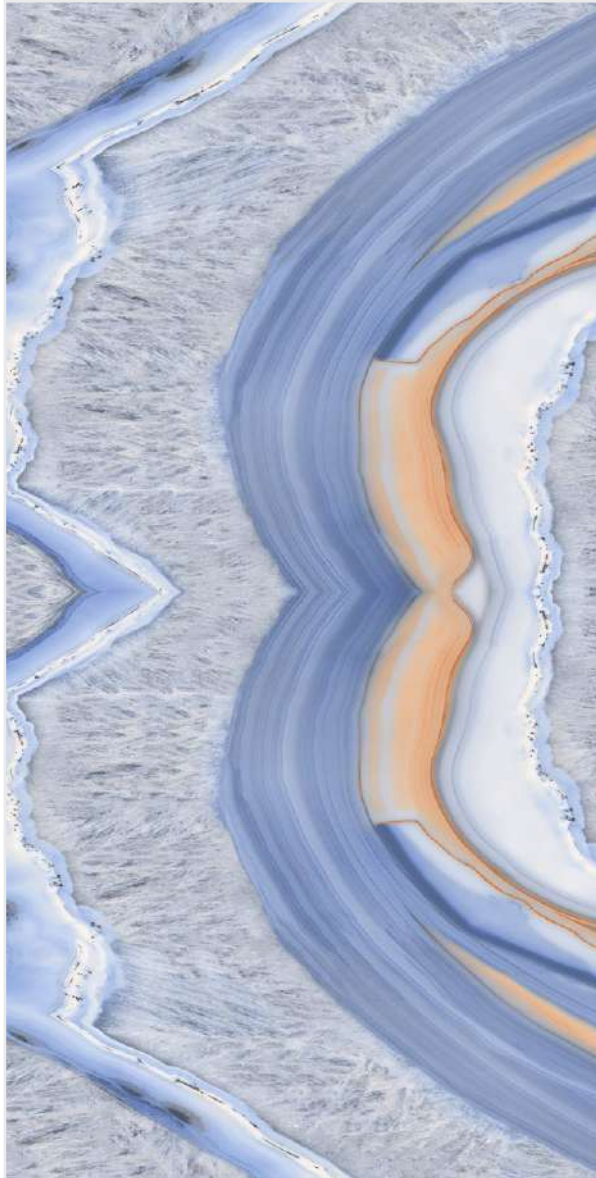

9 MM THICKNESS

600X1200MM
60X120CM
24X48 INCH

600X600MM
60X60CM
24X24 INCH

BM 1013

BOOKMATCH

www.geogres.in

collection 2021

**GLAZED
VITRIFIED TILES**