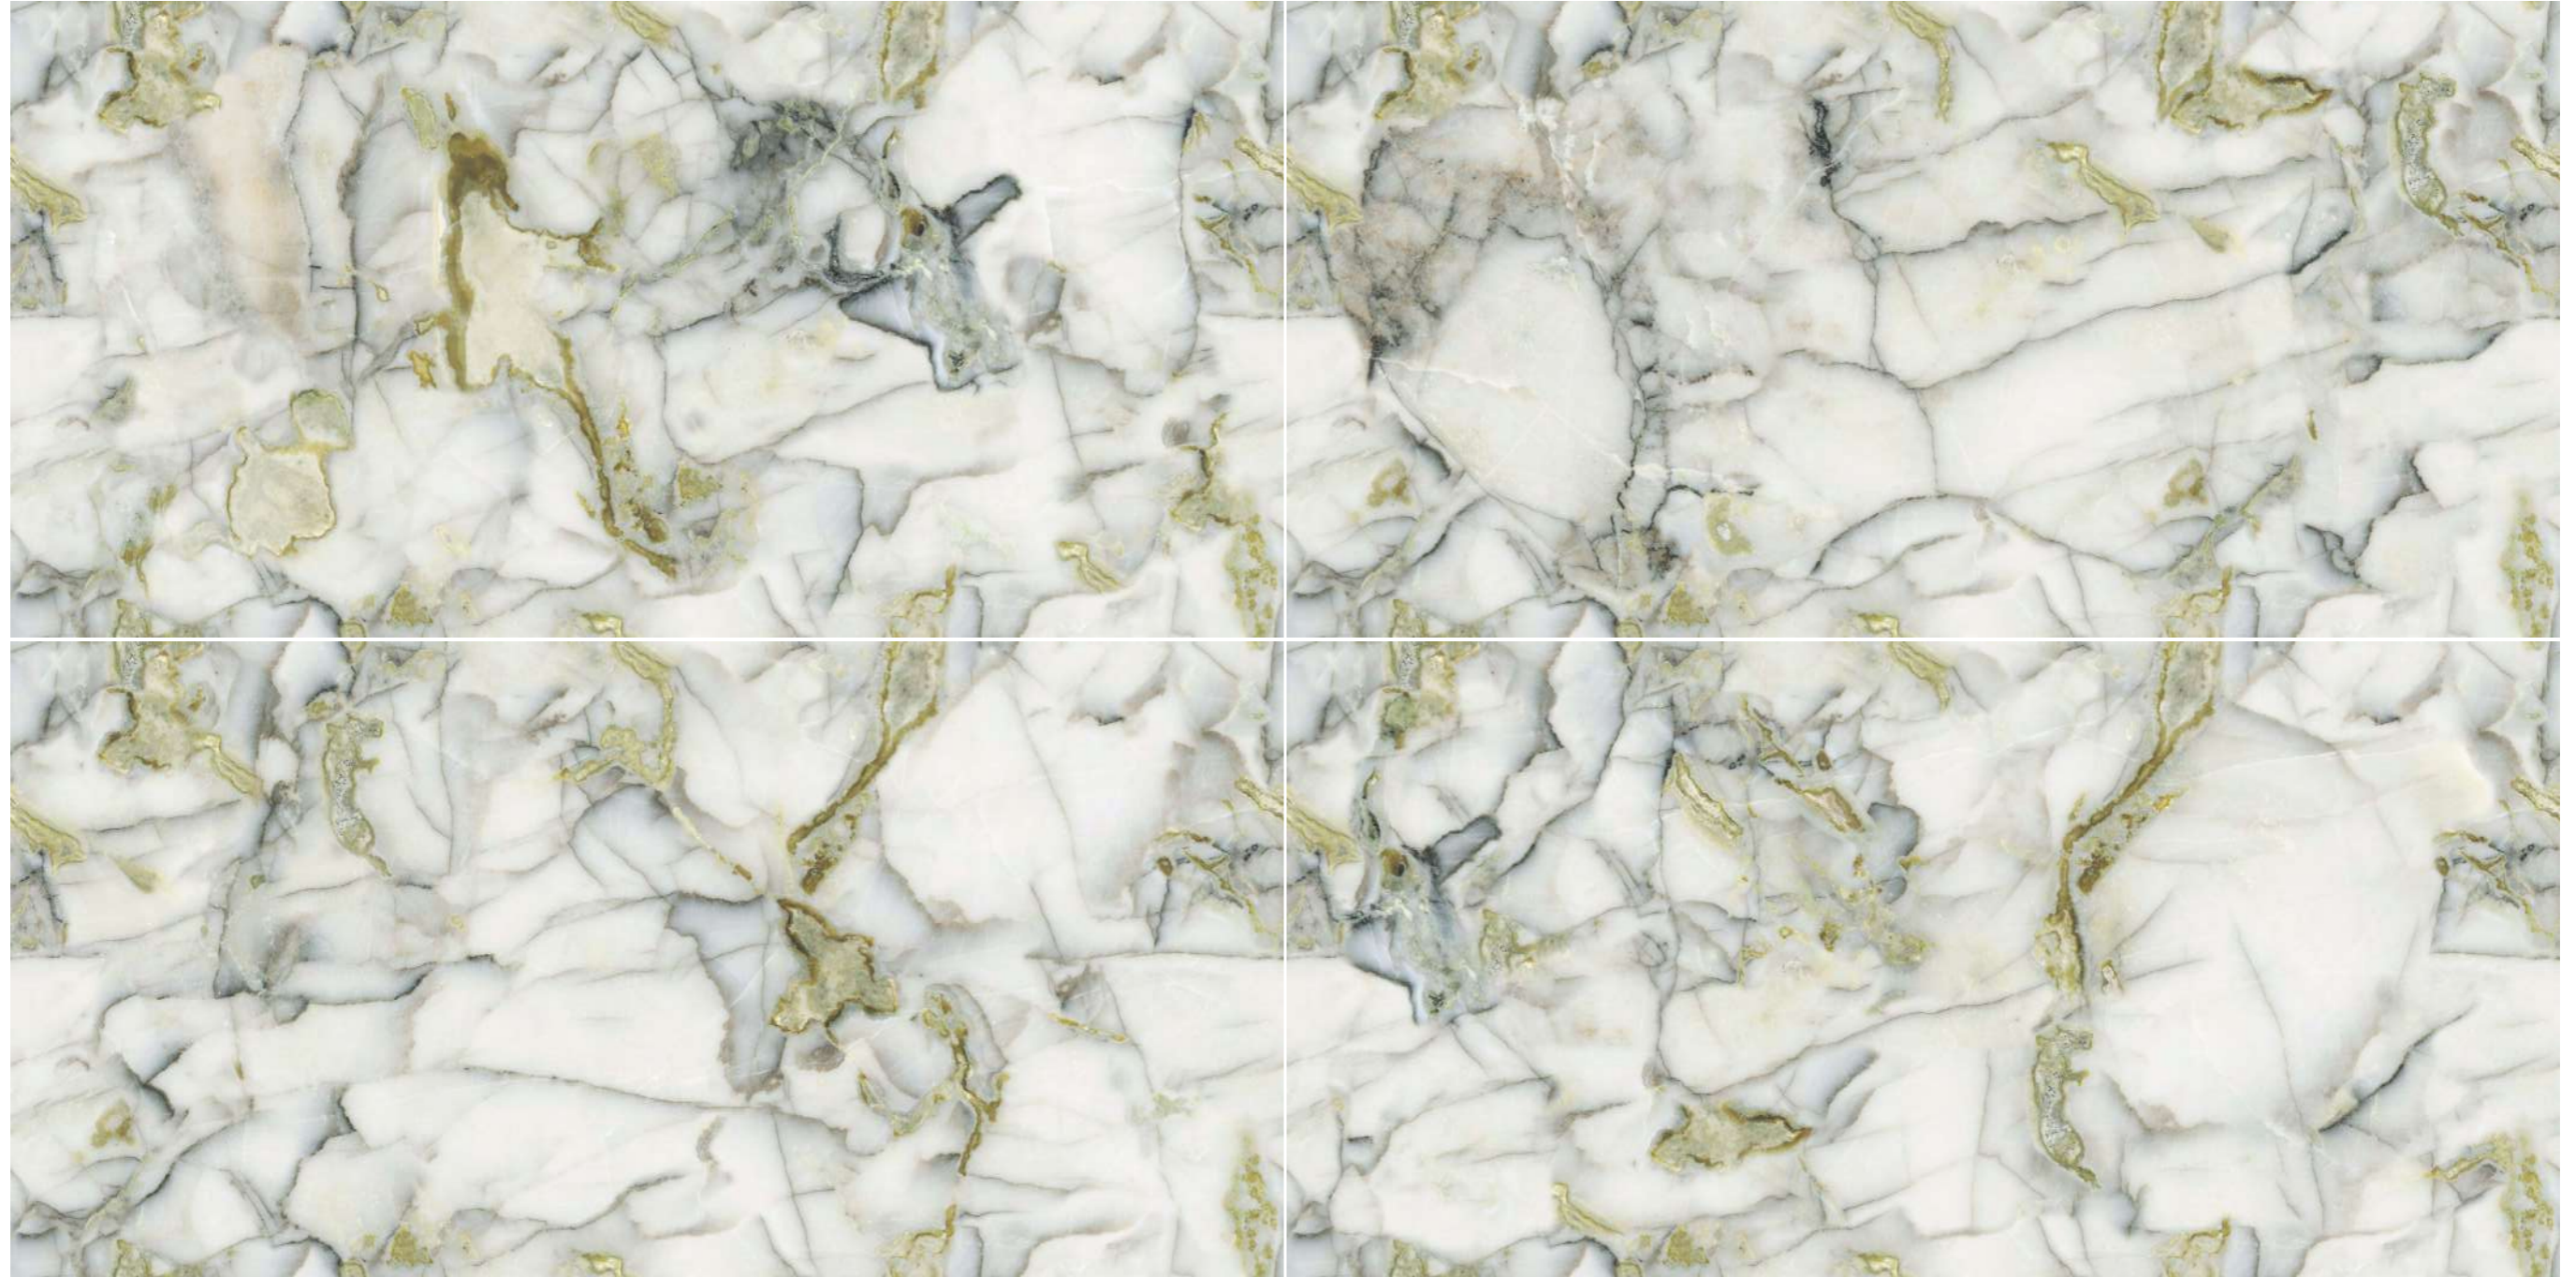

YARRA

**ENDLESS
SPIDER**

**ENDLESS
COLLECTION**

SIZE
800X1600 MM

RANDOM
04